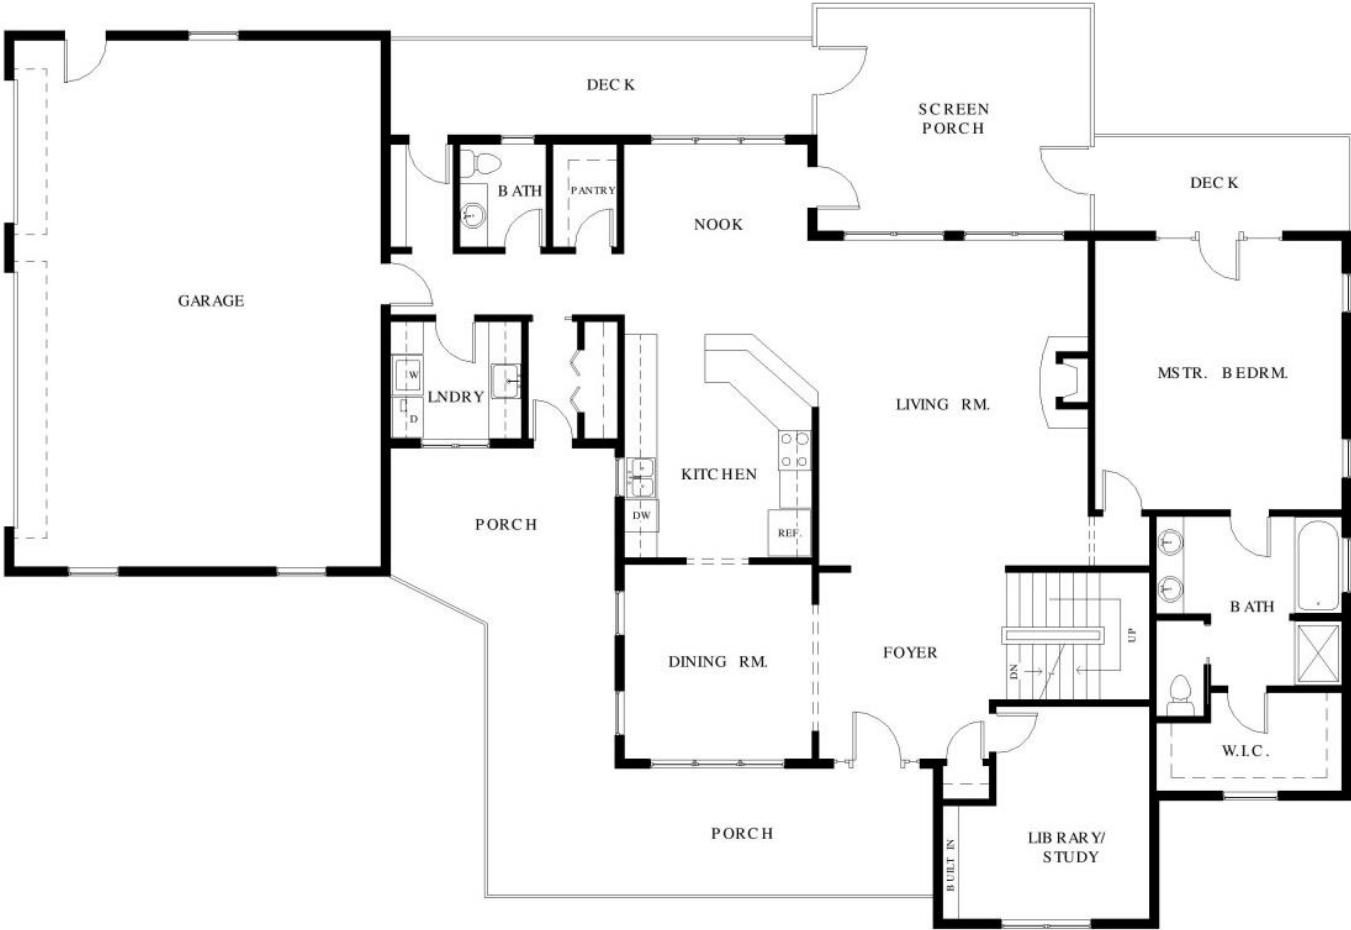

# PLAN 2-3054-CO

## Main Level

2046 Sq. Feet

This plan is the sole property of R. Henry Construction and any unauthorized use is expressly prohibited.

**R. HENRY CONSTRUCTION INC.** Builder Lic # BC180205  
Design and Construction Services  
Residential /Commercial New Construction & Remodeling