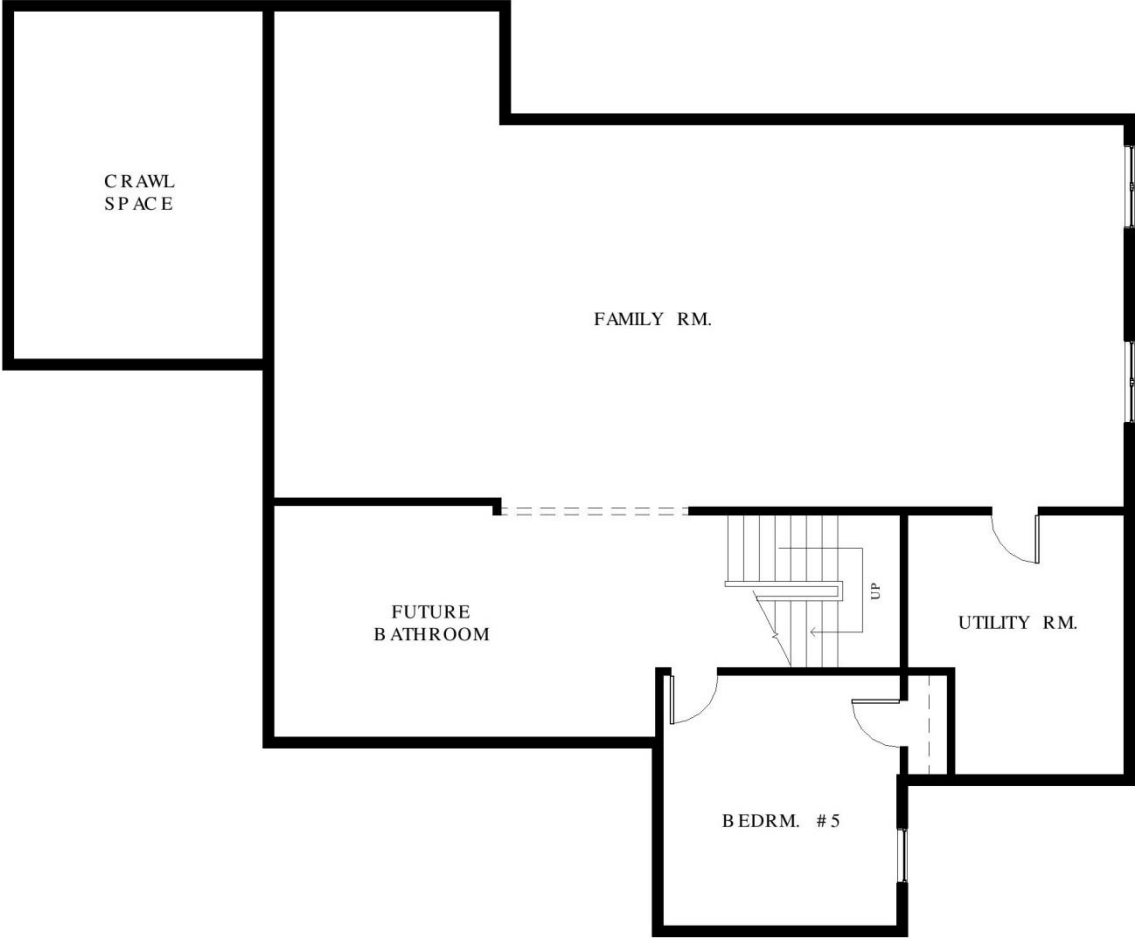

PLAN 2-3054-CO

Basement Level

1938 Sq. Feet

This plan is the sole property of R. Henry Construction and any unauthorized use is expressly prohibited.

R. HENRY CONSTRUCTION INC. Builder Lic # BC180205
Design and Construction Services
Residential /Commercial New Construction & Remodeling