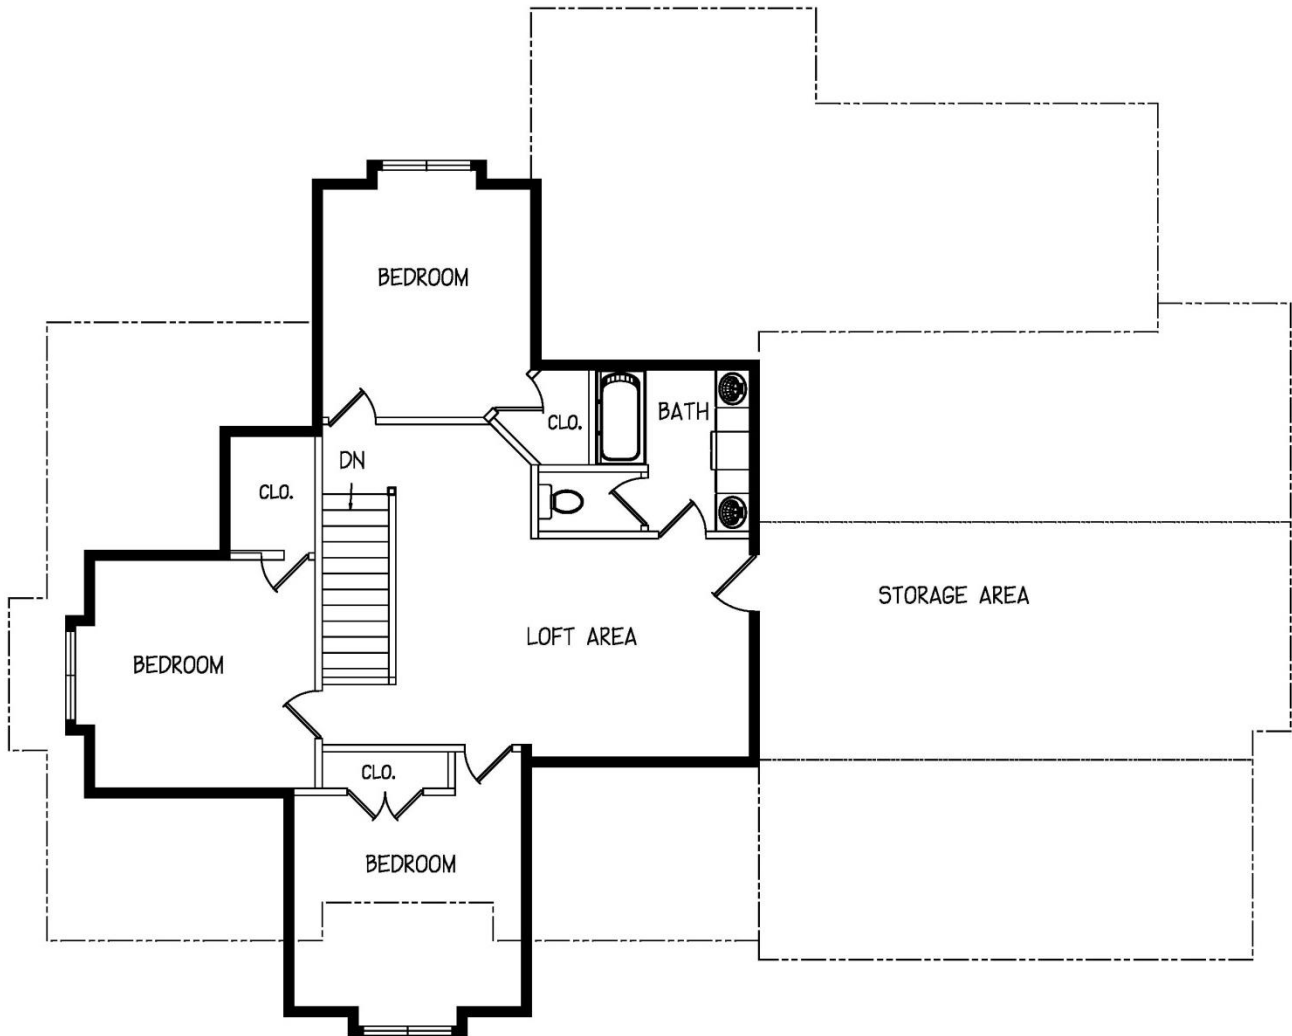

PLAN 2-2701-CR

Upper Level

933 Sq. Feet

This plan is the sole property of R. Henry Construction and any unauthorized use is expressly prohibited.

R. HENRY CONSTRUCTION INC. Builder Lic # BC180205
Design and Construction Services
Residential /Commercial New Construction & Remodeling