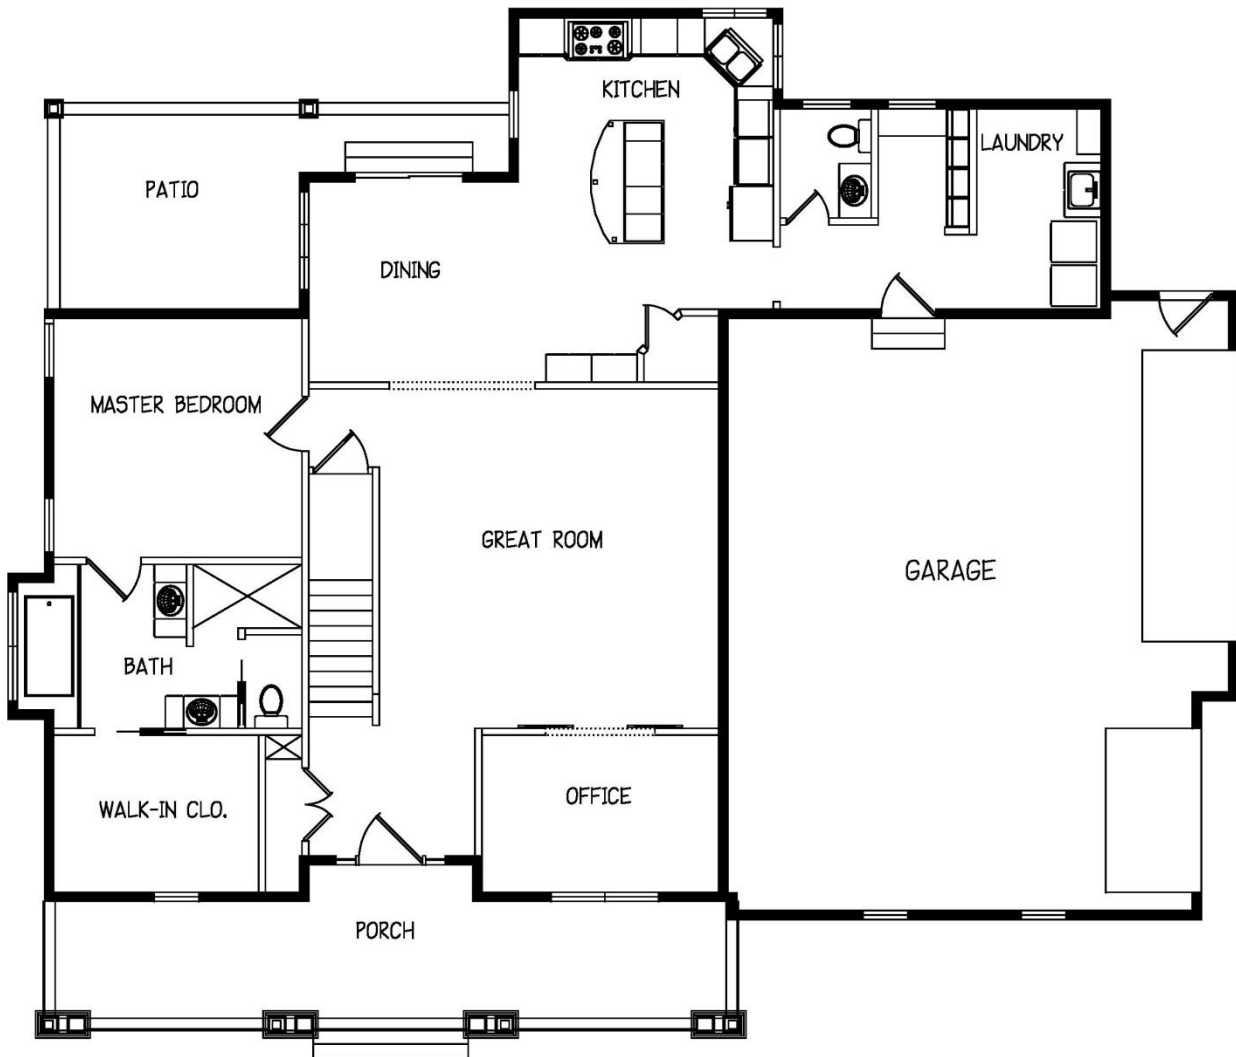

# PLAN 2-2701-CR

## Main Level

1768 Sq. Feet

This plan is the sole property of R. Henry Construction and any unauthorized use is expressly prohibited.

**R. HENRY CONSTRUCTION INC.** Builder Lic # BC180205  
Design and Construction Services  
Residential /Commercial New Construction & Remodeling