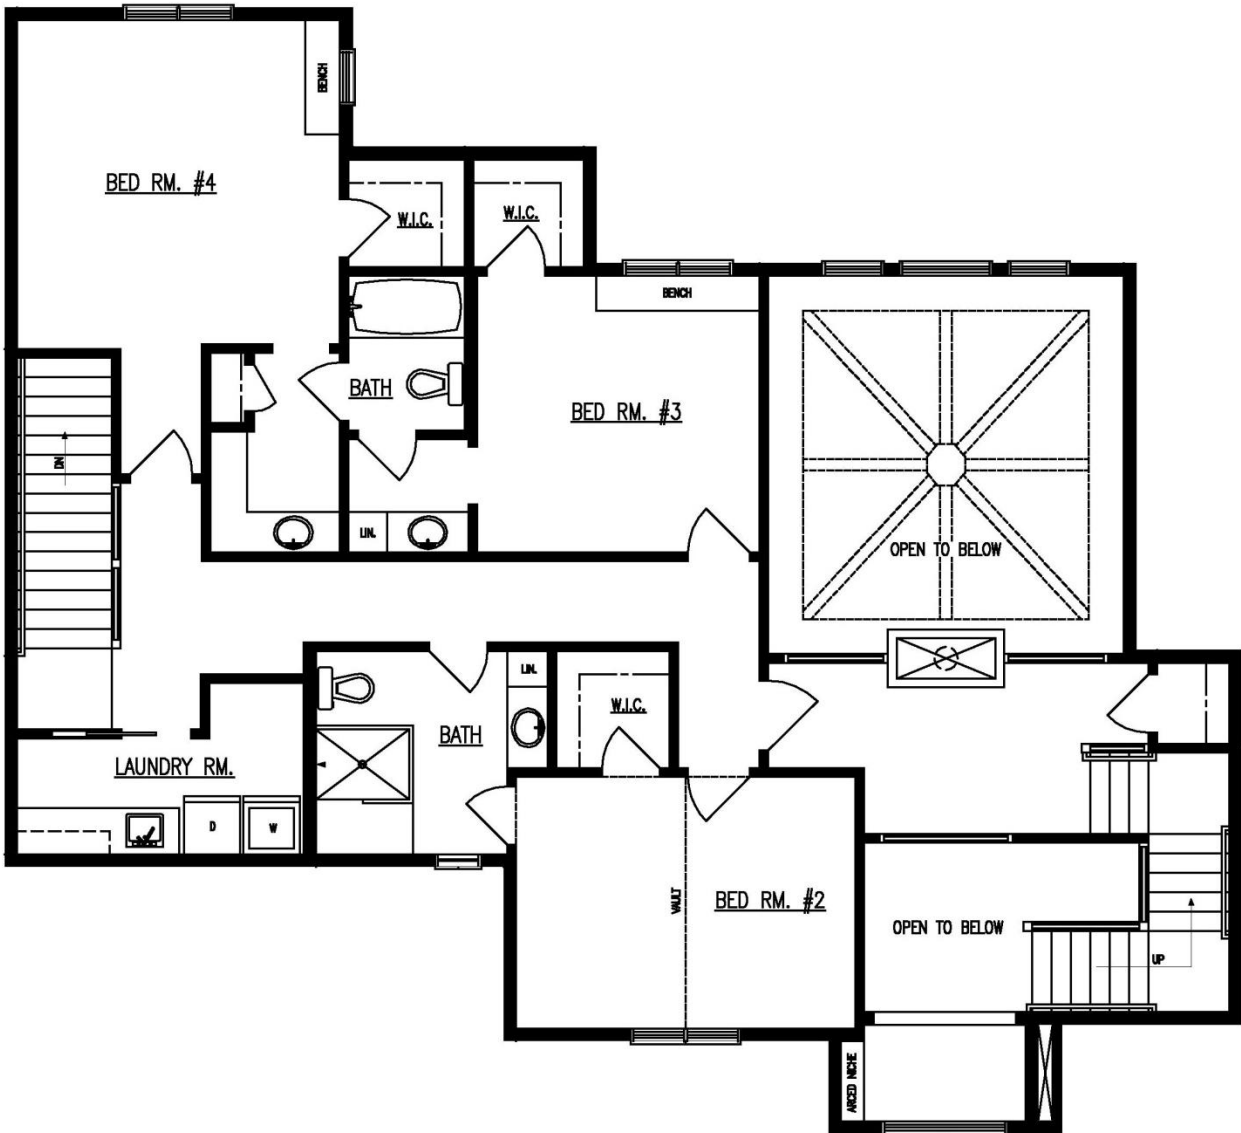

# PLAN 2-4023-TR

## Upper Level

1687 Sq. Feet

This plan is the sole property of R. Henry Construction and any unauthorized use is expressly prohibited.

**R. HENRY CONSTRUCTION INC.** Builder Lic # BC180205  
Design and Construction Services  
Residential /Commercial New Construction & Remodeling