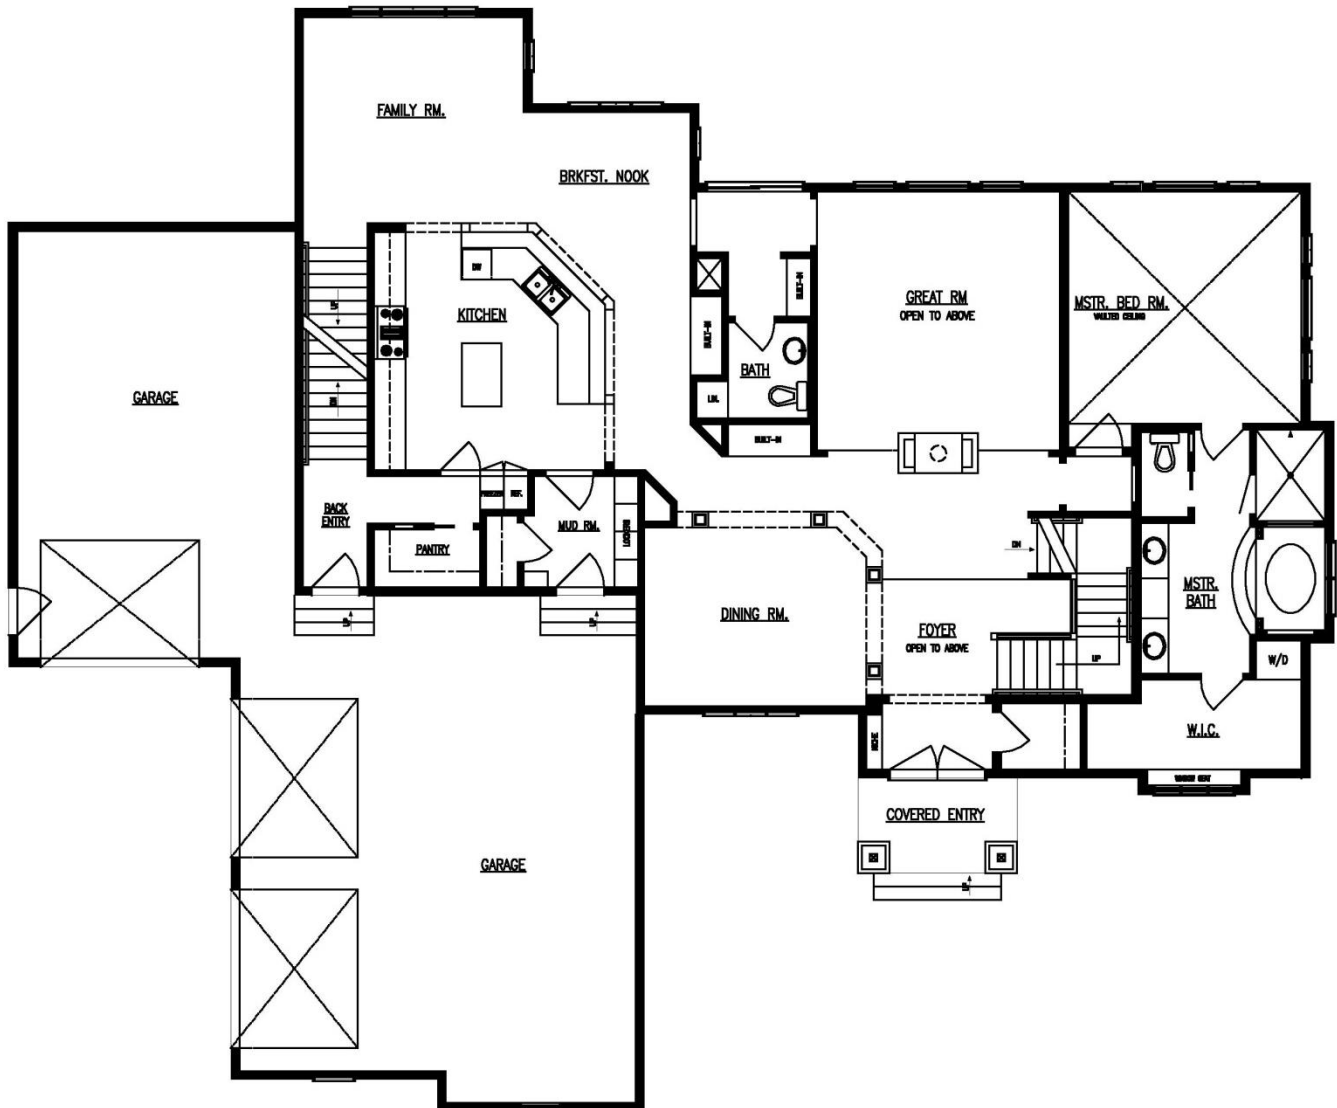

PLAN 2-4023-TR

Main Level

2336 Sq. Feet

This plan is the sole property of R. Henry Construction and any unauthorized use is expressly prohibited.

R. HENRY CONSTRUCTION INC. Builder Lic # BC180205
Design and Construction Services
Residential /Commercial New Construction & Remodeling