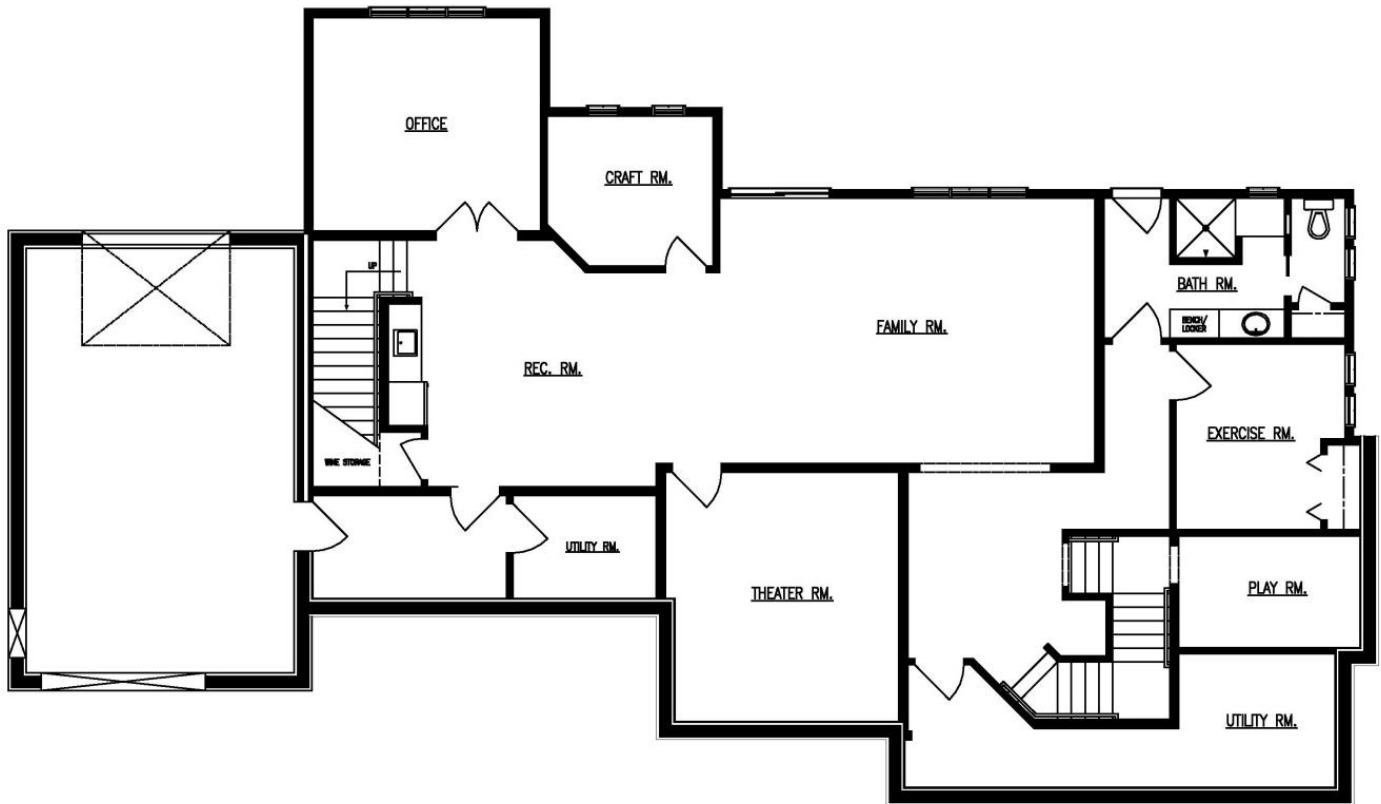

PLAN 2-4023-TR

Basement Level

2169 Sq. Feet

This plan is the sole property of R. Henry Construction and any unauthorized use is expressly prohibited.

R. HENRY CONSTRUCTION INC. Builder Lic # BC180205
Design and Construction Services
Residential /Commercial New Construction & Remodeling