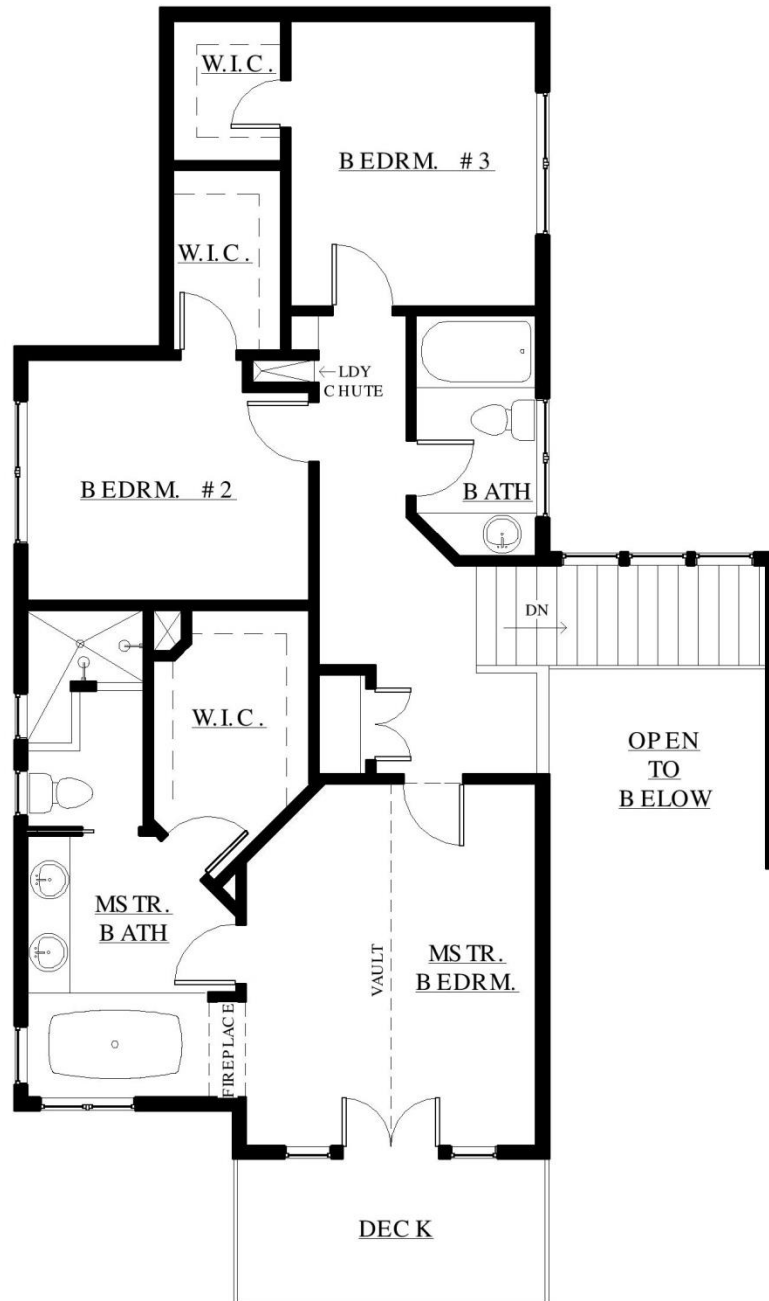

# PLAN 2-2199-CC

## Upper Level

931 Sq. Feet

This plan is the sole property of R. Henry Construction and any unauthorized use is expressly prohibited.

**R. HENRY CONSTRUCTION INC.** Builder Lic # BC180205  
Design and Construction Services  
Residential /Commercial New Construction & Remodeling