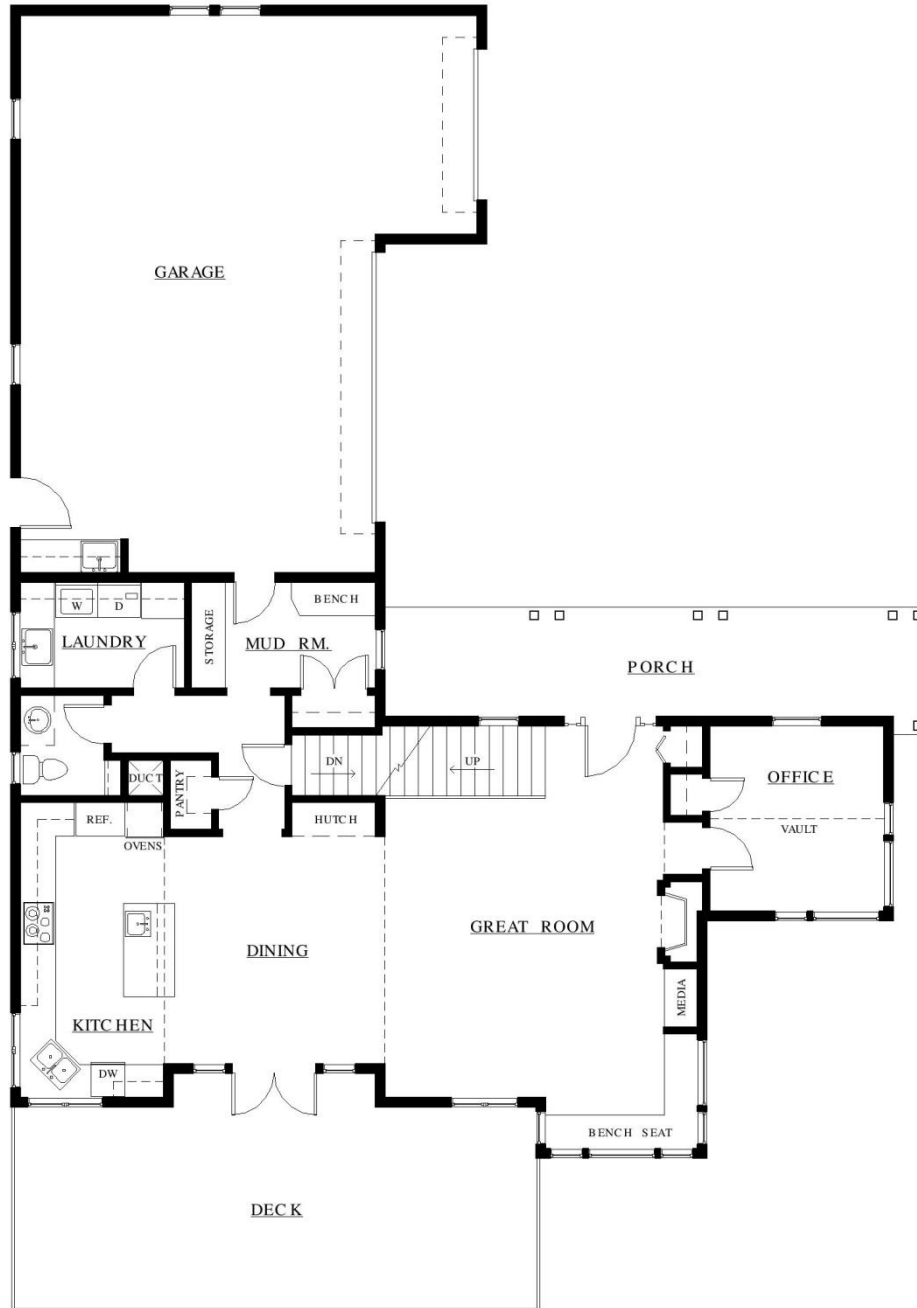

PLAN 2-2199-CC

Main Level

1268 Sq. Feet

This plan is the sole property of R. Henry Construction and any unauthorized use is expressly prohibited.

R. HENRY CONSTRUCTION INC. Builder Lic # BC180205
Design and Construction Services
Residential /Commercial New Construction & Remodeling