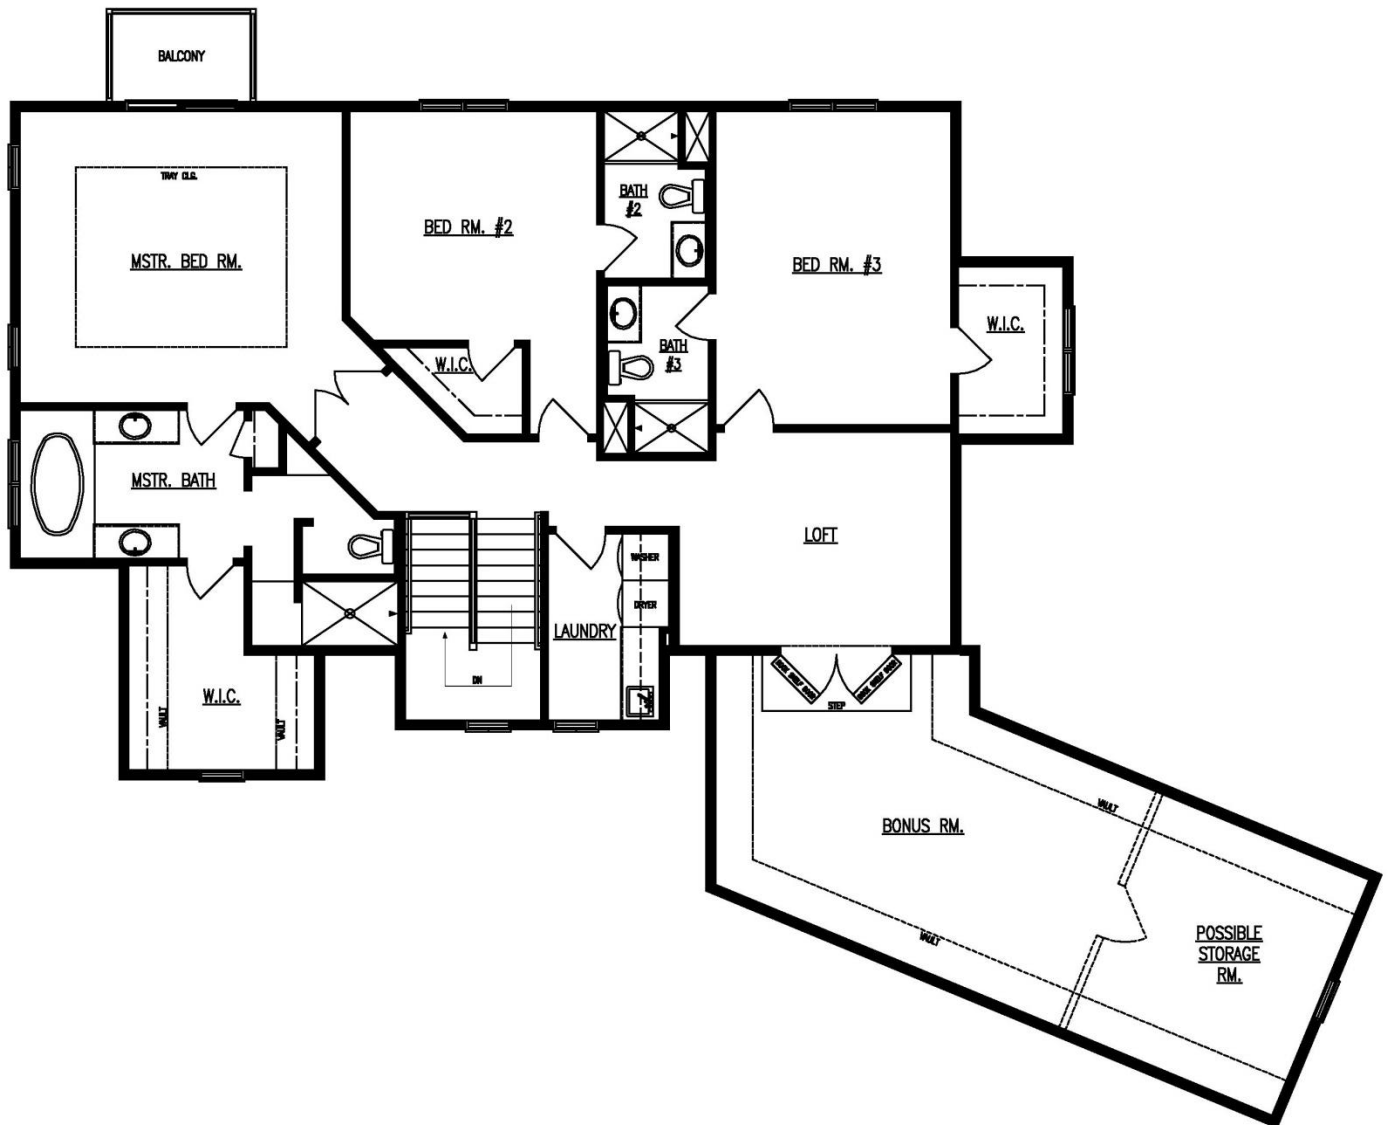

PLAN 2-3673-TR

Upper Level

1678 Sq. Feet

This plan is the sole property of R. Henry Construction and any unauthorized use is expressly prohibited.

R. HENRY CONSTRUCTION INC. Builder Lic # BC180205
Design and Construction Services
Residential /Commercial New Construction & Remodeling