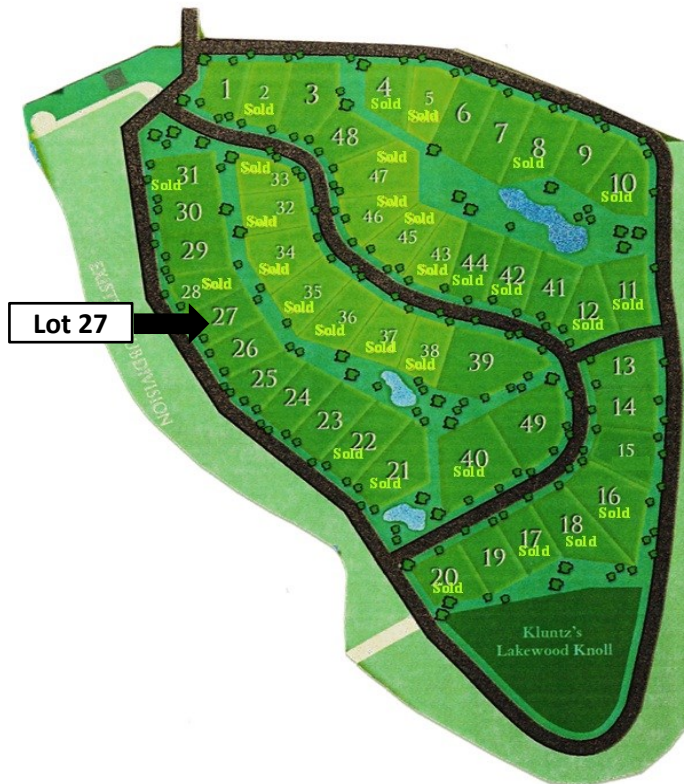

THE LANDING AT JEFFERSON LAKES

Lot #27

LEGAL: LOT 5 BLOCK 6

SIZE: 41,250 SQUARE FEET
.95 ACRES

PRICE: \$65,000

LOT DESCRIPTION

VIEWS OF MIDDLE JEFFERSON LAKE WITH EASY ACCESS TO PARK, BOATHOUSE AND WALKING TRAILS. LOT SLOPES SLIGHTLY FROM DOWNWARD FROM THE BACK TO THE FRONT. APPROXIMATELY ONE ACRE IN SIZE.